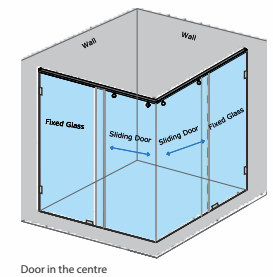

ENCLAVE - CORNER SLIDING SHOWER PARTITION

2 Fixed Glass + 2 Sliding Doors in Corner (CP Finish)				
Specification	Item Code	Width(mm)	Height(mm)	MRP(Rs.)
8mm Clear Glass, CP finish hw	SPCS8503AA	1800-2200	2000	44000
8mm Clear Glass, CP finish hw	SPCS8503AB	2201-2600	2000	49250
8mm Clear Glass, CP finish hw	SPCS8503AC	2601-3000	2000	53700