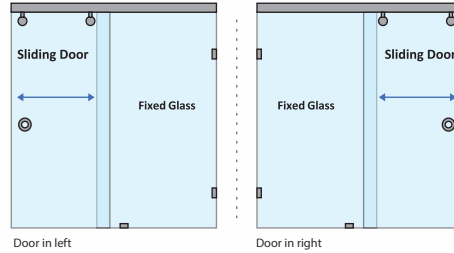

ELISA - WALL-TO-WALL SLIDING SHOWER PARTITION

1 Fixed Glass + 1 Sliding Door(CP Finish/Black Matte Finish)					
Specification	Item Code	Width(mm)	Height(mm)	CP Finish MRP(Rs.)	Black Matte MRP(Rs.)
8mm Clear Glass, CP finish hw	SPWW8501AA	1000-1500	2000	30090	33100
8mm Clear Glass, CP finish hw	SPWW8501AB	1501-2000	2000	33150	36470