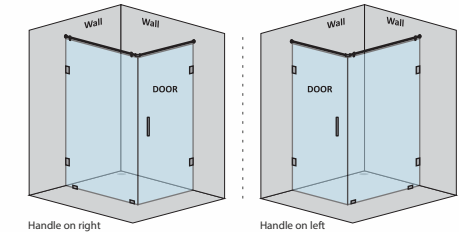

1 Fixed glass + 1 Door(on wall) (with round/square shape stabilizer set & door handle)					
Specification	Item Code	Width(mm)	Height(mm)	Round MRP(Rs.)	Square MRP(Rs.)
8mm Clear Glass, CP finish hw	SPLS8105AA	1500-1700	1950	34680	36410
8mm Clear Glass, CP finish hw	SPLS8105AB	1701-1900	1950	36720	38560
10mm Clear Glass, CP finish hw	SPLS1105AA	1500-1700	1950	35700	37490
10mm Clear Glass, CP finish hw	SPLS1105AB	1701-1900	1950	37740	39630