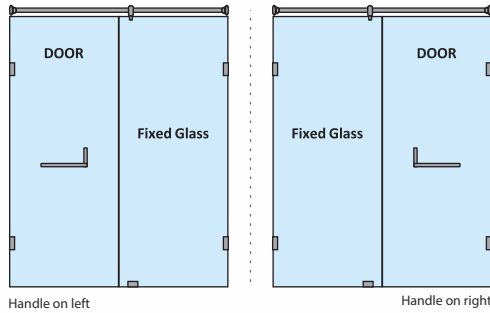

HYBRIS-C WALL-TO-WALL SHOWER PARTITION

GIANA-B WALL-TO-WALL SHOWER PARTITION

1 Fixed Glass + 1 Door(on wall)(with round/square shape stabilizer rod set & door Handle)					
Specification	Item Code	Width(mm)	Height(mm)	Round MRP(Rs.)	Square MRP(Rs.)
8mm Clear Glass, CP finish hw	SPWW8102AA	800-1200	1950	23870	25060
8mm Clear Glass, CP finish hw	SPWW8102AB	1201-1600	1950	28460	29880
8mm Clear Glass, CP finish hw	SPWW8102AC	1601-2000	1950	31720	33310
10mm Clear Glass, CP finish hw	SPWW1102AA	800-1200	1950	27540	28920
10mm Clear Glass, CP finish hw	SPWW1102AB	1201-1600	1950	31820	33410
10mm Clear Glass, CP finish hw	SPWW1102AC	1601-2000	1950	35190	36950