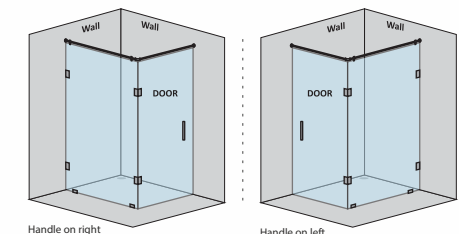

1 Fixed glass + 1 Door(on glass) (with round/square shape stabilizer set & door handle)					
Specification	Item Code	Width(mm)	Height(mm)	Round MRP(Rs.)	Square MRP(Rs.)
8mm Clear Glass, CP finish hw	SPLS8106AA	1500-1700	1950	34680	36410
8mm Clear Glass, CP finish hw	SPLS8106AB	1701-1900	1950	36720	38560
10mm Clear Glass, CP finish hw	SPLS1106AA	1500-1700	1950	35700	37490
10mm Clear Glass, CP finish hw	SPLS1106AB	1701-1900	1950	37740	39630