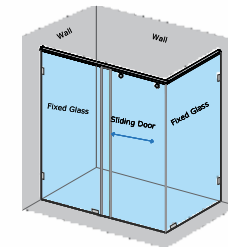

Door in the centre