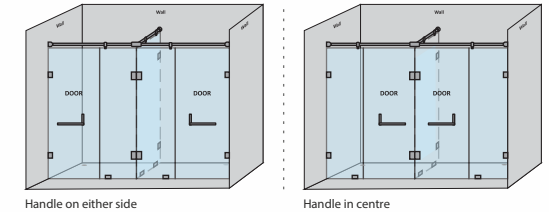

ADELE-G - T SHAPE SHOWER PARTITION

3 Fixed Glass + 2 Door(on wall)(with round/square shape stabilizer rod set & door Handle)					
Specification	Item Code	Width(mm)	Height(mm)	Round MRP(Rs.)	Square MRP(Rs.)
8mm Clear Glass, CP finish hw	SPTS8113AA	2700-3000	1950	55200	57960
8mm Clear Glass, CP finish hw	SPTS8113AB	3001-3400	1950	58750	61690
8mm Clear Glass, CP finish hw	SPTS8113AC	3401-3800	1950	61510	64590
8mm Clear Glass, CP finish hw	SPTS8113AC	3801-4200	1950	64460	67680
8mm Clear Glass, CP finish hw	SPTS8113AC	4201-4500	1950	67300	70670
10mm Clear Glass, CP finish hw	SPTS1113AA	2700-3000	1950	63480	66650
10mm Clear Glass, CP finish hw	SPTS1113AB	3001-3400	1950	67560	70940
10mm Clear Glass, CP finish hw	SPTS1113AC	3401-3800	1950	70740	74280
10mm Clear Glass, CP finish hw	SPTS1113AC	3801-4200	1950	74130	77840
10mm Clear Glass, CP finish hw	SPTS1113AC	4201-4500	1950	77400	81270