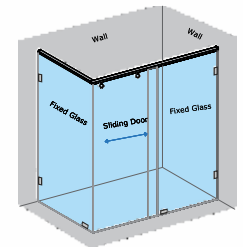

Door in the centre

ARISTOS - B - CORNER SLIDING SHOWER PARTITION

2 Fixed Glass + 1 Sliding Door on Wall (CP Finish)				
Specification	Item Code	Width(mm)	Height(mm)	MRP(Rs.)
8mm Clear Glass, CP finish hw	SPCS8505AA	1800-2200	2000	44000
8mm Clear Glass, CP finish hw	SPCS8505AB	2201-2600	2000	49250
8mm Clear Glass, CP finish hw	SPCS8505AC	2601-3000	2000	53500