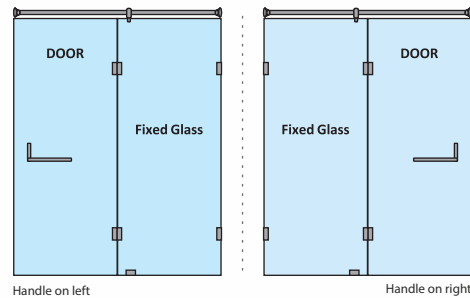

GIANA-A WALL-TO-WALL SHOWER PARTITION

CAPTIVATE-W - L SHAPE SHOWER PARTITION

1 Fixed Glass + 1 Door(on glass)(with round/square shape stabilizer rod set & door Handle)					
Specification	Item Code	Width(mm)	Height(mm)	Round MRP(Rs.)	Square MRP(Rs.)
8mm Clear Glass, CP finish hw	SPWW8103AA	800-1200	1950	23870	25060
8mm Clear Glass, CP finish hw	SPWW8103AB	1201-1600	1950	28460	29880
8mm Clear Glass, CP finish hw	SPWW8103AC	1601-2000	1950	31720	33310
10mm Clear Glass, CP finish hw	SPWW1103AA	800-1200	1950	27540	28920
10mm Clear Glass, CP finish hw	SPWW1103AB	1201-1600	1950	31820	33410
10mm Clear Glass, CP finish hw	SPWW1103AC	1601-2000	1950	35190	36950