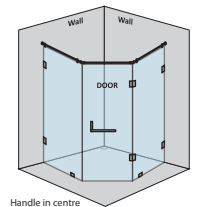

SOLITUDE (R) - PENTAGON SHAPE SHOWER PARTITION

2 Fixed Glass + 1 Door(135° corner)(with square shape stabilizer rod set & door Handle)					
Specification	Item Code	Width(mm)	Height(mm)	MRP(Rs.)	
8mm Clear Glass, CP finish hw	SPPS8110AA	1800-2000	1950	39270	
8mm Clear Glass, CP finish hw	SPPS8110AB	2001-2400	1950	41310	
8mm Clear Glass, CP finish hw	SPPS8110AC	2401-2800	1950	43860	
8mm Clear Glass, CP finish hw	SPPS8110AD	2801-3000	1950	48860	
10mm Clear Glass, CP finish hw	SPPS1101AA	1800-2000	1950	45900	
10mm Clear Glass, CP finish hw	SPPS1101AB	2001-2400	1950	50800	
10mm Clear Glass, CP finish hw	SPPS1101AC	2401-2800	1950	55590	
10mm Clear Glass, CP finish hw	SPPS1101AD	2801-3000	1950	60490