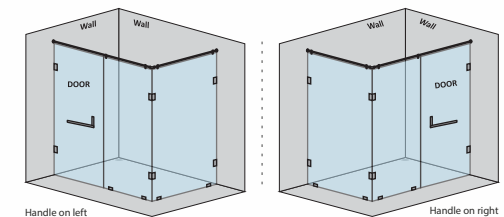

2 Fixed Glass + 1 Door(on wall)(with round/square shape stabilizer rod set & door Handle)					
Specification	Item Code	Width(mm)	Height(mm)	Round MRP(Rs.)	Square MRP(Rs.)
8mm Clear Glass, CP finish hw	SPLS8109AA	1800-2000	1950	38250	41230
8mm Clear Glass, CP finish hw	SPLS8109AB	2001-2400	1950	41310	43380
8mm Clear Glass, CP finish hw	SPLS8109AC	2401-2500	1950	45390	46050
8mm Clear Glass, CP finish hw	SPLS8109AD	2801-3000	1950	50490	51300
10mm Clear Glass, CP finish hw	SPLS1109AA	1800-2000	1950	44680	48200
10mm Clear Glass, CP finish hw	SPLS1109AB	2001-2400	1950	49160	53340
10mm Clear Glass, CP finish hw	SPLS1109AC	2401-2500	1950	53860	58370
10mm Clear Glass, CP finish hw	SPLS1109AD	2801-3000	1950	58000	63510