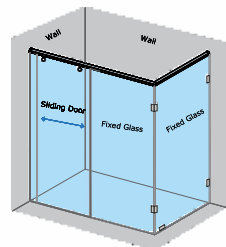

Door in left