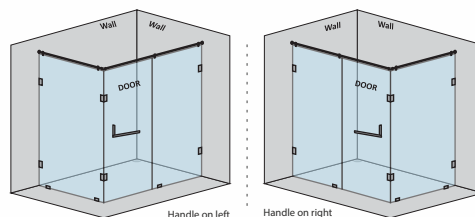

CAPTIVATE-G - L SHAPE SHOWER PARTITION

CAPTIVATE-B - L SHAPE SHOWER PARTITION

2 Fixed Glass + 1 Door(on glass)(with Round/square shape stabilizer rod set & door Handle)					
Specification	Item Code	Width(mm)	Height(mm)	Round MRP(Rs.)	Square MRP(Rs.)
8mm Clear Glass, CP finish hw	SPLS8308AA	1800-2000	1950	38250	40160
8mm Clear Glass, CP finish hw	SPLS8308AB	2001-2400	1950	41310	43380
8mm Clear Glass, CP finish hw	SPLS8308AC	2401-2500	1950	45390	47660
8mm Clear Glass, CP finish hw	SPLS8308AD	2801-3000	1950	50490	53010
10mm Clear Glass, CP finish hw	SPLS1308AA	1800-2000	1950	44680	46910
10mm Clear Glass, CP finish hw	SPLS1308AB	2001-2400	1950	49160	51620
10mm Clear Glass, CP finish hw	SPLS1308AC	2401-2500	1950	53860	56550
10mm Clear Glass, CP finish hw	SPLS1308AD	2801-3000	1950	58000	60900