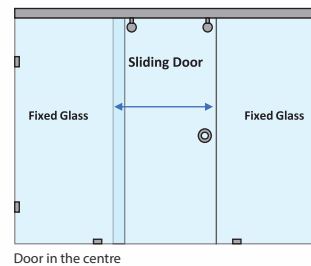

ELISA XL - WALL-TO-WALL SLIDING SHOWER PARTITION

2 Fixed Glass + 1 Sliding Door in center(CP Finish)				
Specification	Item Code	Width(mm)	Height(mm)	MRP(Rs.)
8mm Clear Glass, CP finish hw	SPWW8502AA	1000-1500	2000	35390
8mm Clear Glass, CP finish hw	SPWW8502AB	1601-2000	2000	36720
8mm Clear Glass, CP finish hw	SPWW8502AC	2001-2500	2000	38000