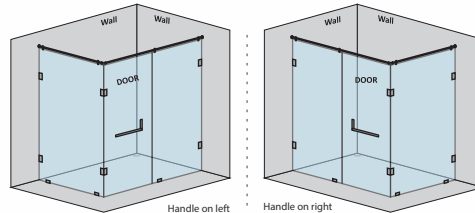

CAPTIVATE-C - L SHAPE SHOWER PARTITION

CAPTIVATE-A - L SHAPE SHOWER PARTITION

2 Fixed Glass + 1 Door(in corner)(with round/square shape stabilizer rod set & door Handle)					
Specification	Item Code	Width(mm)	Height(mm)	Round MRP(Rs.)	Square MRP(Rs.)
8mm Clear Glass, CP finish hw	SPLS8107AA	1800-2000	1950	38250	41230
8mm Clear Glass, CP finish hw	SPLS8107AB	2001-2400	1950	41310	43380
8mm Clear Glass, CP finish hw	SPLS8107AC	2401-2500	1950	45390	46050
8mm Clear Glass, CP finish hw	SPLS8107AD	2801-3000	1950	50490	51300
10mm Clear Glass, CP finish hw	SPLS1107AA	1800-2000	1950	44680	48200
10mm Clear Glass, CP finish hw	SPLS1107AB	2001-2400	1950	49160	53340
10mm Clear Glass, CP finish hw	SPLS1107AC	2401-2500	1950	53860	58370
10mm Clear Glass, CP finish hw	SPLS1107AD	2801-3000	1950	58000	63510