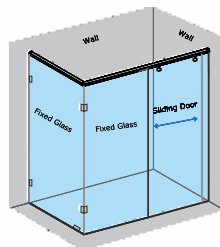

Door in right