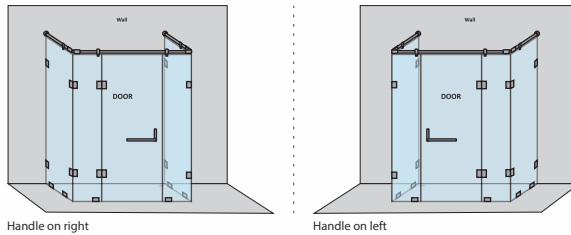

PODIUM-B - C SHAPE SHOWER PARTITION

4 Fixed Glass + 1 Door(with round/square shape stabilizer set & door Handle)					
Specification	Item Code	Width(mm)	Height(mm)	Round MRP(Rs.)	Square MRP(Rs.)
8mm Clear Glass, CP finish hw	SPCS8112AA	2800-3200	1950	59870	62860
8mm Clear Glass, CP finish hw	SPCS8112AB	3201-3600	1950	62730	67370
8mm Clear Glass, CP finish hw	SPCS8112AC	3601-4000	1950	66100	69410
8mm Clear Glass, CP finish hw	SPCS1112AA	2800-3200	1950	70380	73900
10mm Clear Glass, CP finish hw	SPCS1112AB	3201-3600	1950	73440	77110
10mm Clear Glass, CP finish hw	SPCS1112AC	3601-4000	1950	76500	80330