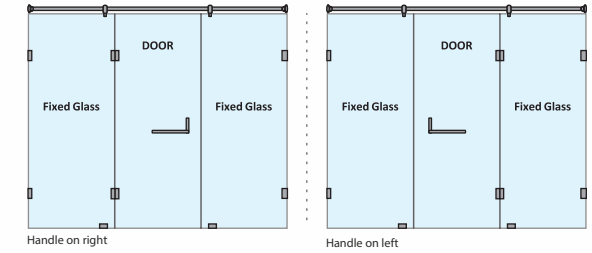

2 Fixed Glass + 1 Door(in center)(with round/square shape stabilizer rod set & door Handle)					
Specification	Item Code	Width(mm)	Height(mm)	Round MRP(Rs.)	Square MRP(Rs.)
8mm Clear Glass, CP finish hw	SPWW8304AA	1200-1600	1950	32230	33840
8mm Clear Glass, CP finish hw	SPWW8304AB	1601-2000	1950	34370	36090
8mm Clear Glass, CP finish hw	SPWW8304AC	2001-2400	1950	40600	42630
8mm Clear Glass, CP finish hw	SPWW8304AC	2401-2500	1950	44170	46380
10mm Clear Glass, CP finish hw	SPWW1304AA	1200-1600	1950	38660	40590
10mm Clear Glass, CP finish hw	SPWW1304AB	1601-2000	1950	43760	45950
10mm Clear Glass, CP finish hw	SPWW1304AC	2001-2400	1950	48860	51300
10mm Clear Glass, CP finish hw	SPWW1304AC	2401-2500	1950	52840	55480