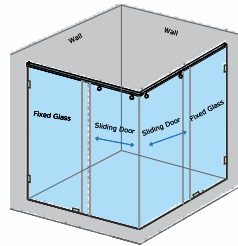

ENCLAVE-B - CORNER SLIDING SHOWER PARTITION

2 Fixed Glass + 2 Sliding Doors in Corner (Black Matte Finish)				
Specification	Item Code	Width(mm)	Height(mm)	MRP(Rs.)
8mm Clear Glass, BM finish hw	SPCS8504AD	1800-2200	2000	48400
8mm Clear Glass, BM finish hw	SPCS8504AE	2201-2600	2000	54180
8mm Clear Glass, BM finish hw	SPCS8504AF	2601-3000	2000	59070

Door in the centre

ARISTOS SIGNA - B - CORNER SLIDING SHOWER PARTITION

2 Fixed Glass + 1 Sliding Door on corner (CP Finish)				
Specification	Item Code	Width(mm)	Height(mm)	MRP(Rs.)
8mm Clear Glass, CP finish hw	SPCS8506AA	1800-2200	2000	43500
8mm Clear Glass, CP finish hw	SPCS8506AB	2201-2600	2000	48700
8mm Clear Glass, CP finish hw	SPCS8506AC	2601-3000	2000	53000