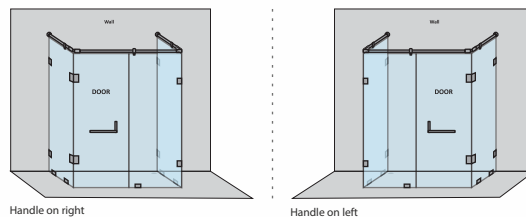

PODIUM-A - C SHAPE SHOWER PARTITION

3 Fixed Glass + 1 Door(with round/square shape stabilizer rod set & door Handle)					
Specification	Item Code	Width(mm)	Height(mm)	Round MRP(Rs.)	Square MRP(Rs.)
8mm Clear Glass, CP finish hw	SPCS8111AA	2500-2800	1950	49470	51940
8mm Clear Glass, CP finish hw	SPCS8111AB	2801-3200	1950	53750	56440
8mm Clear Glass, CP finish hw	SPCS8111AC	3201-3600	1950	56710	59550
8mm Clear Glass, CP finish hw	SPCS8111AD	3601-4000	1950	59100	62060
10mm Clear Glass, CP finish hw	SPCS1111AA	2500-2800	1950	56890	59730
10mm Clear Glass, CP finish hw	SPCS1111AB	2801-3200	1950	61810	64900
10mm Clear Glass, CP finish hw	SPCS1111AC	3201-3600	1950	65220	68480
10mm Clear Glass, CP finish hw	SPCS1111AD	3601-4000	1950	67970	71370