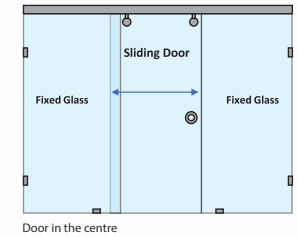

ELISA-B XL - WALL-TO-WALL SLIDING SHOWER PARTITION

2 Fixed Glass + 1 Sliding Door in center(CP Finish)				
Specification	Item Code	Width(mm)	Height(mm)	MRP(Rs.)
8mm Clear Glass, CP finish hw	SPWW8502AD	1000-1500	2000	40700
8mm Clear Glass, CP finish hw	SPWW8502AE	1601-2000	2000	42230
8mm Clear Glass, CP finish hw	SPWW8502AF	2001-2500	2000	43700