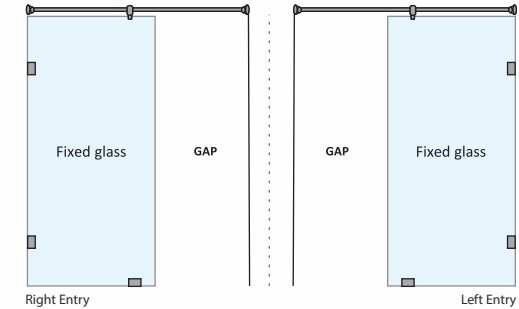

PREMIUM COLOUR OPTIONS

French Gold

Rose Gold

Matte Black

Chrome

HYBRIS-A WALK-IN SHOWER PARTITION

Only 1 fixed glass w/o door (with round/square shape stabilizer rod set)					
Specification	Item Code	Width(mm)	Height(mm)	Round MRP(Rs.)	Square MRP(Rs.)
8mm Clear Glass, CP finish hw	SPWP8100AA	600-900	1950	16120	16930
8mm Clear Glass, CP finish hw	SPWP8100AB	901-1100	1950	16630	17460
8mm Clear Glass, CP finish hw	SPWP8100AC	1101-1200	1950	17340	18210
10mm Clear Glass, CP finish hw	SPWP1100AA	600-900	1950	16600	17430
10mm Clear Glass, CP finish hw	SPWP1100AB	901-1100	1950	17130	17990
10mm Clear Glass, CP finish hw	SPWP1100AC	1101-1200	1950	17860	18750